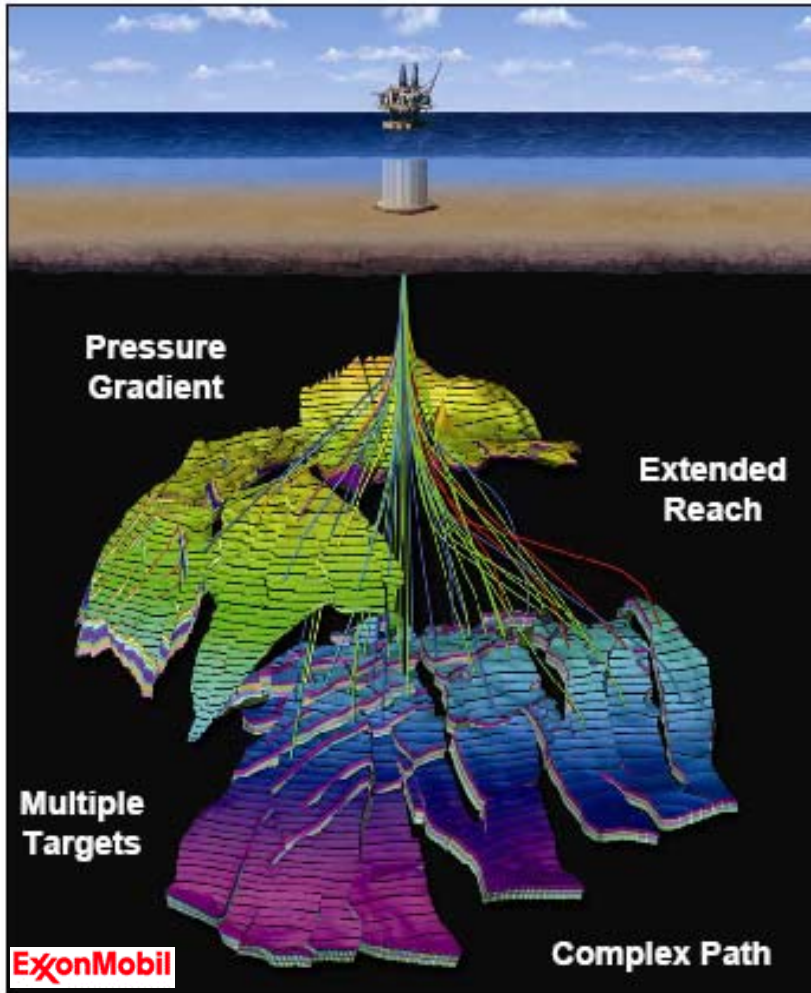

Today - A Technology Revolution