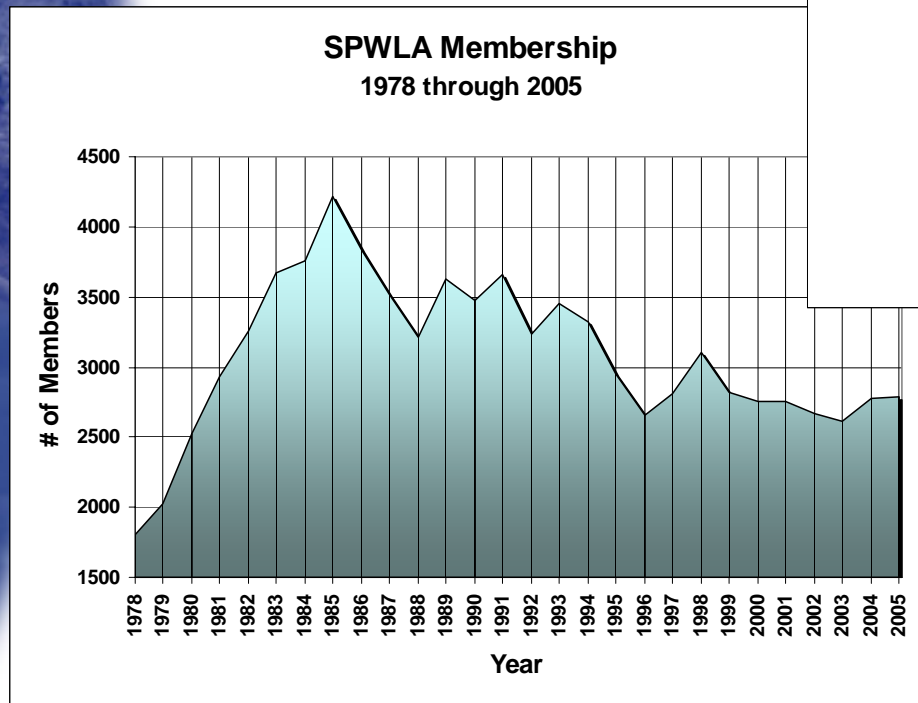

SPWLA

Past, Present & Future

**An Exciting Future for
Petrophysics**

SPWLA

- Non-profit corporation
 - Founded in 1959
- Dedicated to the advancement of petrophysics
 - Log and core measurements
 - Formation evaluation techniques
 - Hydrocarbon, mineral and water resources
- Goals and Objectives
 - Promote awareness and value of petrophysics in the O&G industry and the scientific community
 - Serve as the voice of our profession
 - Play a major role in petrophysical education
 - Provide information services to scientists in the petroleum and mineral industries

Early Days in Well Logging

Inventing our Measurements

Today - A Technology Revolution

SPWLA Membership

- Student member
- Member
- Senior member
- Honorary member

Number of New Members by Region
2004-05

Membership form available
on website: